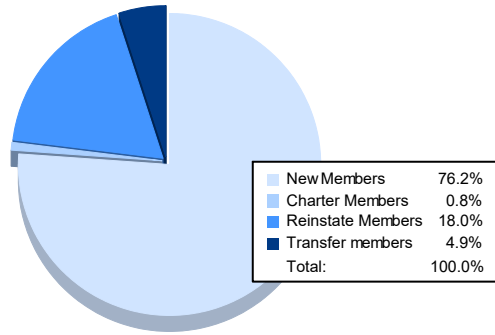

Year	New Clubs	Dropped Clubs	Gain/ Loss Clubs	New Members	Charter Members	Reinstate Members	Transfer Members	Total Member Added	Total Members Dropped	Gain/ Loss Members
2017-2018	0	0	0	98	4	1	5	108	104	4
2018-2019	0	0	0	70	0	4	4	78	96	-18
2019-2020	0	0	0	34	0	1	4	39	81	-42
2020-2021	1	0	1	34	46	1	2	83	62	21
2021-2022	0	1	-1	93	1	22	6	122	129	-7
<b>Average</b>	<b>0</b>	<b>0</b>	<b>0</b>	<b>66</b>	<b>10</b>	<b>6</b>	<b>4</b>	<b>86</b>	<b>94</b>	<b>-8</b>

### Membership Composition June 2022 Cumulative